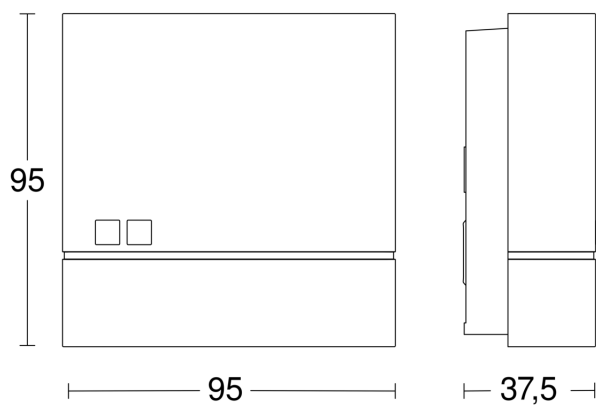

Photoelectric lighting controller

NightmatIQ

white
EAN 4007841 066147
Article number 066147

Dimension Drawing

Circuit diagram